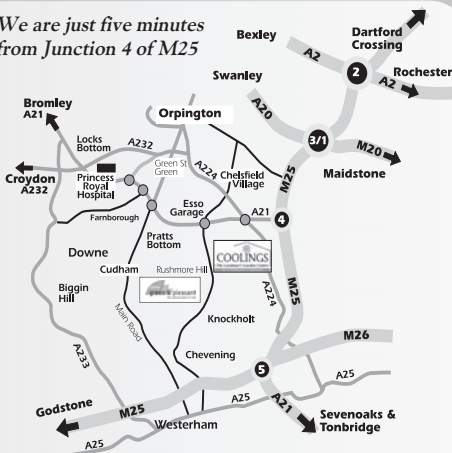

NATURE TRAIL

FREE and
great for
kids of all
ages!

We are just five minutes
from Junction 4 of M25

coolings
green & pleasant
the natural place to visit

Green & Pleasant, Main Road,
Knockholt, Kent, TN14 7LJ
Tel: 01959 534386